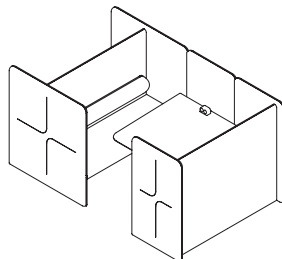

Range Overview

Meeting Booths

These multifunctional two, four and six person booths encourage collaboration whilst providing a subtle buffer to the rest of the office.

Below is just a selection of meeting booth options.