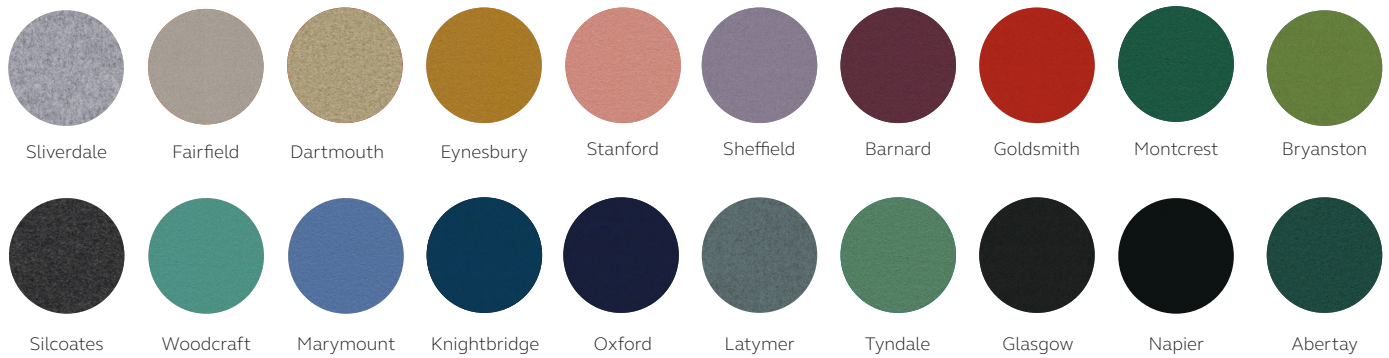

## Finish options:

### Fabric options:

Quarters booths are available in the below fabric ranges:

- Band one = Gabriel Tonal or Just on screens and seating
- Band two = Gabriel Tonal or Just on screens and Bond on seating
- Band three = Camira Blazer Lite on screens and Camira Blazer on seating
- Band four = Camira Blazer on screens and seating

Please note: If you would like to pick one band for the screens and another band for the seating, pricing will be calculated using the higher of the two bands.

There are over 400 fabrics to choose from, so we have selected 20 that compliment some of our most popular paint colours as a helpful guide.