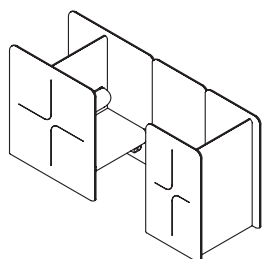

Range Overview

Meeting Booths

These multifunctional two, four and six person booths encourage collaboration whilst providing a subtle buffer to the rest of the office.

Below is just a selection of meeting booth options.