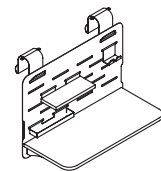

QBLWHITEB Large whiteboard with MFC shelf

QBLWHITEB

H: 467mm (18.4") W: 660mm (26")

---

Product Code Description

QBSMOSAIC Small mosaic hanging panel complete with one adjustable shelf.

QBSMOSAIC

H: 740mm (29.1") W: 660mm (26")

---

Product Code Description

QBLSMOSAIC Large mosaic hanging panel complete with one adjustable shelf.

QBLSMOSAIC

H: 467mm (18.4") W: 660mm (26") D: 302mm (11.9")

---

Product Code Description

QBPERCHD Perch desk with mosaic hanging panel complete with one wooden shelf.