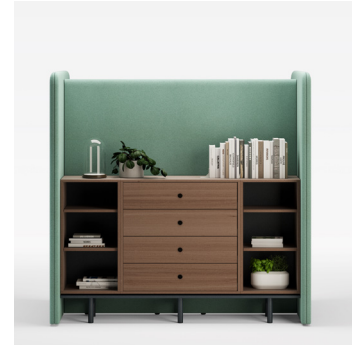

# Specification Notes

---

All Quarters booths have an open space to the rear suitable for Bisley storage.

Quarters can accommodate any of our storage solutions available in 800mm (31.5”), 1000mm (39.4”), 1600mm (63”) or 2000mm (78.7”) wide. There is a huge array of options, meaning you can choose the type of storage to best suit your needs. Whether that’s personal storage cupboards or drawers, finished in wood or steel.