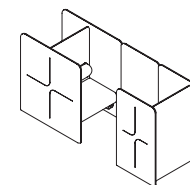

Product Code	Description
QB3H082PFFL	Acoustic booth with two x, face to face low level soft seats for one person on each, and open space to accommodate one 800mm (31.5") wide unit to the side. Soft seating includes aperture to fit two seat mounted power modules, supplied with two fabric zip up cable tidys - Left Handed Booth.

QB3H082PFFL

QB3H082PFFR	Acoustic booth with two x, face to face low level soft seats for one person on each, and open space to accommodate one 800mm (31.5") wide unit to the side. Soft seating includes aperture to fit two seat mounted power modules, supplied with two fabric zip up cable tidys - Right Handed Booth.

Product Code	Description
QB3H102PFFL	Acoustic booth with two x, face to face low level soft seats for one person on each, and open space to accommodate one 1000mm (39.4") wide unit to the side. Soft seating includes aperture to fit two seat mounted power modules, supplied with two fabric zip up cable tidys - Left Handed Booth.