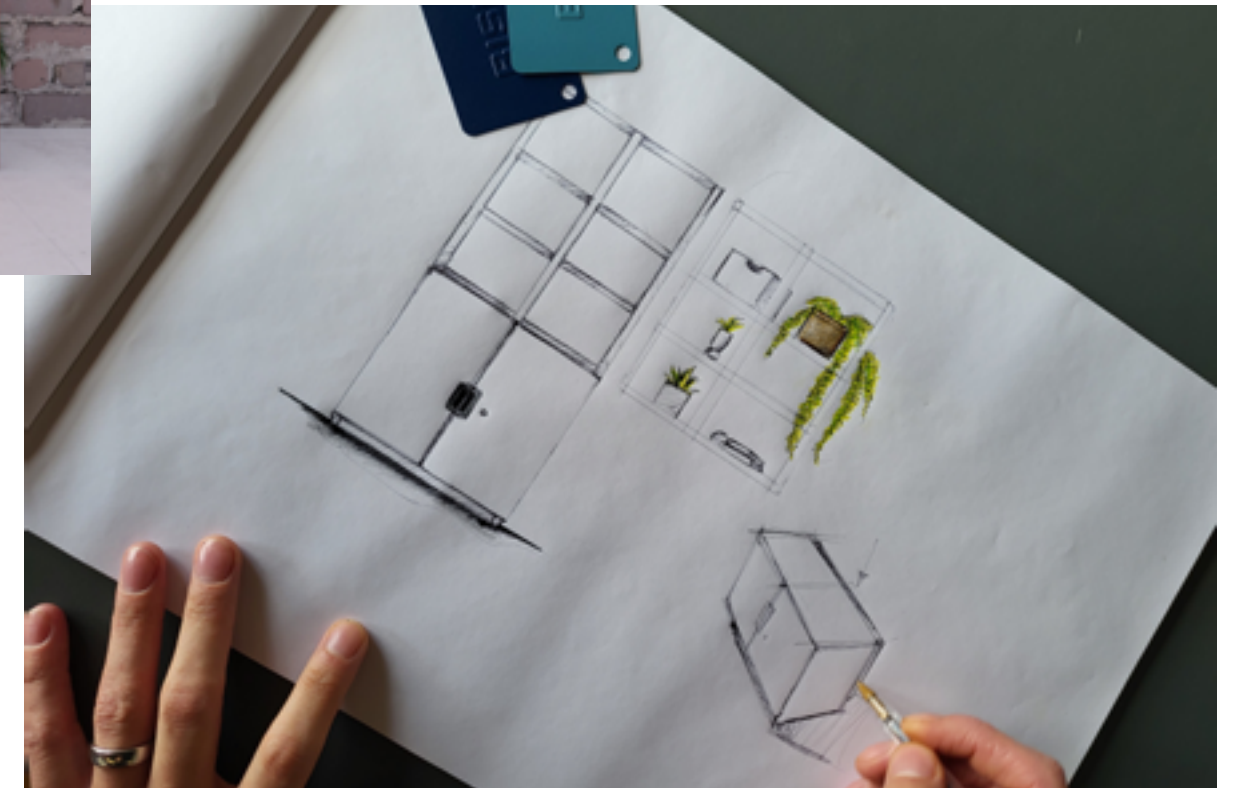

Origin of Outline

Outline is a minimal and unobtrusive storage and display system, designed following the success of frame toppers in our Be range. Outline allows you to create flexible work zones, enabling you to transform the way your workspace looks, works, and feels.

With more employees returning to the office, we have seen a general shift in the typical office layout. Office spaces are becoming more flexible, collaborative, and agile.