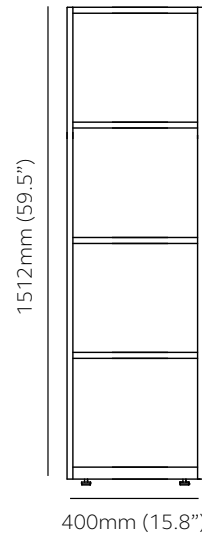

4 tier corner frame - 400mm (15.8") wide

Product Code	OFS40404
External	H 1512mm (59.5") W 400mm (15.7") D 400mm (15.7")
Internal dimensions per frame compartment	
ZONE 1 *	H 332mm (13.1")
ZONE 2 *	H 359mm (14.1") W 370mm (14.6") D 396mm (15.6")