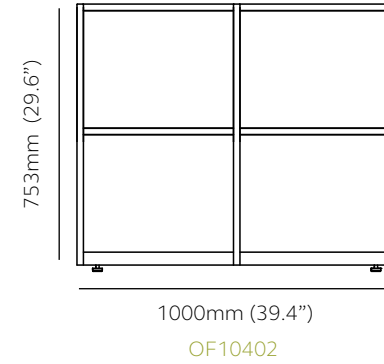

DOWNLOAD IMAGES

2 tier - 800mm (31.5") wide

Product Code	OF08402	OF08472
External	H 753mm (29.6")	H 812mm (32")
	W 800mm (31.5")	W 800mm (31.5")
	D 400mm (15.7")	D 470mm (18.5")
Internal dimensions per frame compartment		
	H 332mm (13.1")	H 366mm (14.4")
	W 370mm (14.6")	W 370mm (14.6")
	D 396mm (15.6")	D 466mm (18.3")

2 tier - 1000mm (39.4") wide

Product Code	OF10402	OF10472
External	H 753mm (29.6")	H 812mm (32")
	W 1000mm (39.4")	W 1000mm (39.4")
	D 400mm (15.7")	D 470mm (18.5")
Internal dimensions per frame compartment		
	H 332mm (13.1")	H 366mm (14.4")
	W 470mm (18.5")	W 470mm (18.5")
	D 396mm (15.6")	D 466mm (18.3")

3 tier - 800mm (31.5") wide

Product Code	OF08403	OF08473
External	H 1133mm (44.6")	H 1199mm (47.2")
	W 800mm (31.5")	W 800mm (31.5")
	D 400mm (15.7")	D 470mm (18.5")
Internal dimensions per frame compartment		
ZONE 1 *	H 332mm (13.1")	H 366mm (14.4")
ZONE 2 *	H 359mm (14.1")	-
	W 370mm (14.6")	W 370mm (14.6")
	D 396mm (15.6")	D 466mm (18.3")

4 tier - 800mm (31.5") wide

OF08404

Product Code	OF08404	OF08474
External	H 1512mm (59.5") W 800mm (31.5") D 400mm (15.7")	H 1585mm (62.4") W 800mm (31.5") D 470mm (18.5")
Internal dimensions per frame compartment		
ZONE 1 *	H 332mm (13.1")	H 366mm (14.4")
ZONE 2 *	H 359mm (14.1") W 370mm (14.6") D 396mm (15.6")	- W 370mm (14.6") D 466mm (18.3")