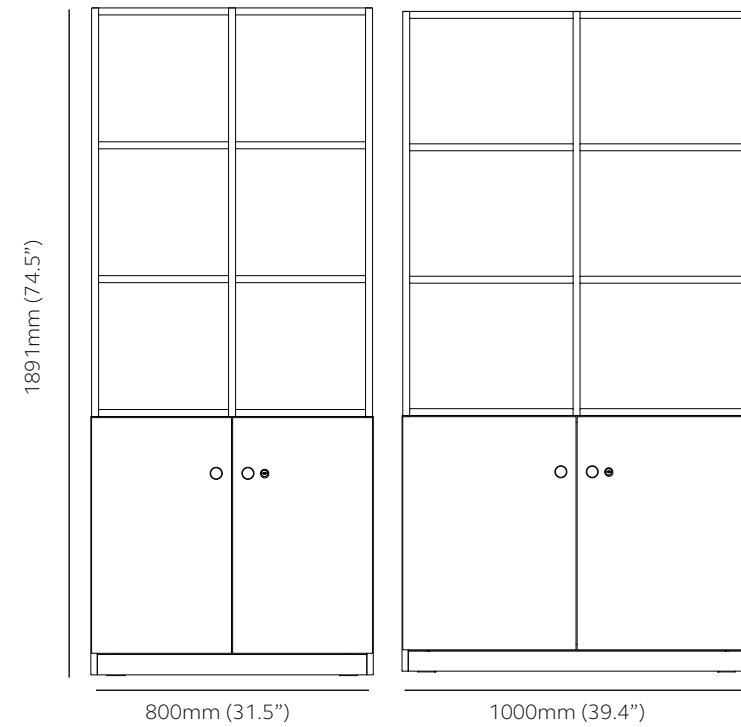

3 tier - 1891mm (74.4") high

Product Code		External	Internal dimensions per frame compartment	Internal dimensions per compartment
OW08403	Outline wooden storage with frame, 3 tier	H 1891mm (74.4") W 800mm (31.5") D 440mm (17.3")	H 359mm (14.1") W 370mm (14.6") D 396mm (15.6")	H 663mm (26.1") W 762mm (30.0") D 401mm (15.8")
OW10403	Outline wooden storage with frame, 3 tier	H 1891mm (74.4") W 1000mm (39.4") D 440mm (17.3")	H 359mm (14.1") W 470mm (18.5") D 396mm (15.6")	H 663mm (26.1") W 962mm (37.9") D 401mm (15.8")