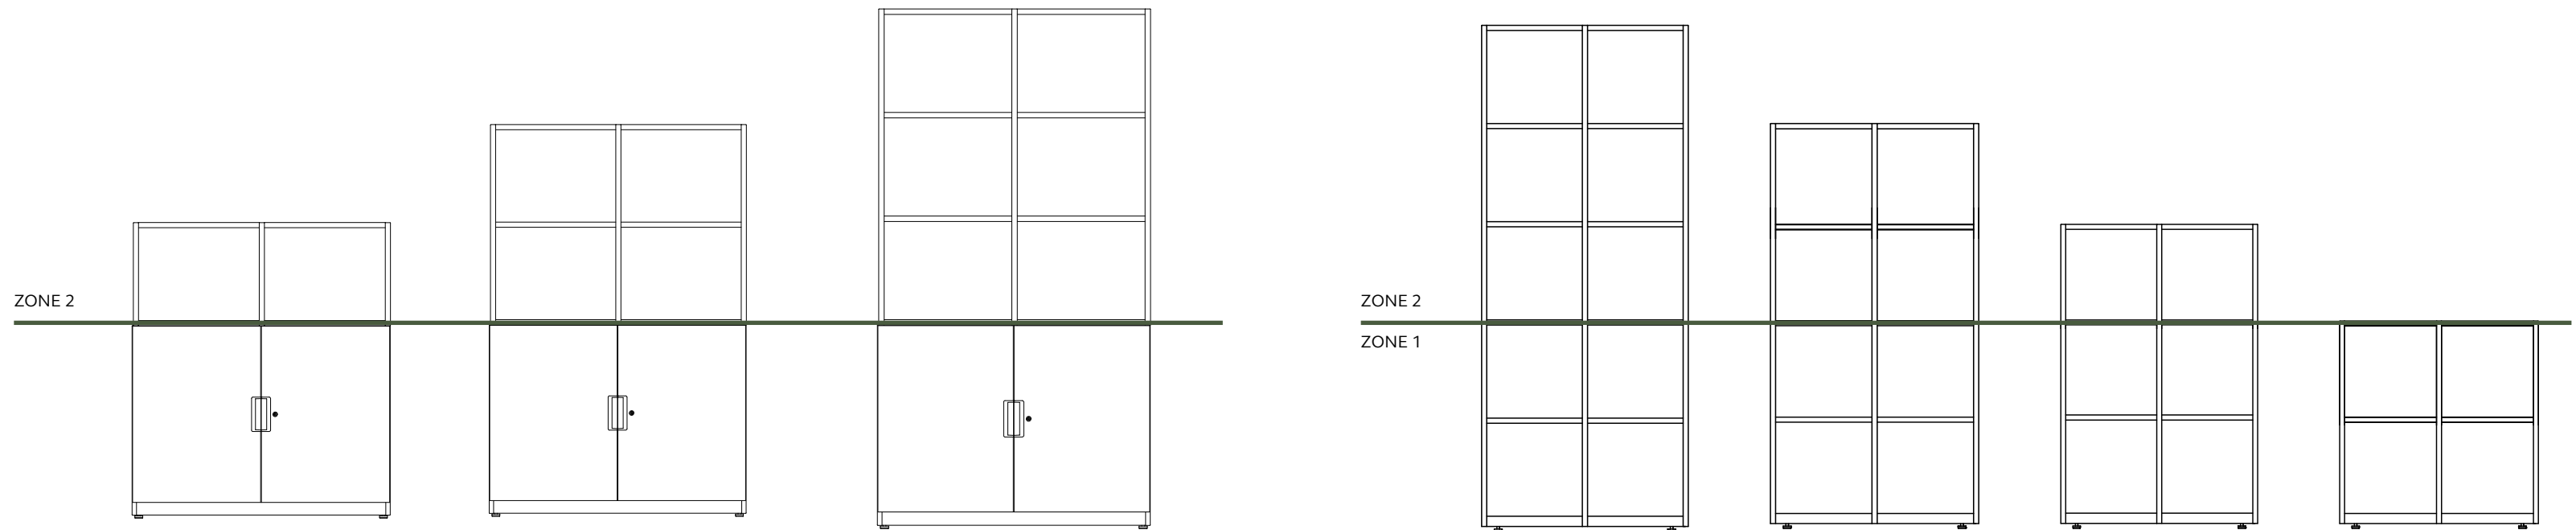

Our 400mm deep frames are split into two 'zones'. The frame dimensions vary slightly from **ZONE 1** and **ZONE 2**.

Each of the accessories on the following pages, apart from MFC shelves and planters, have two versions, one to fit each zone.