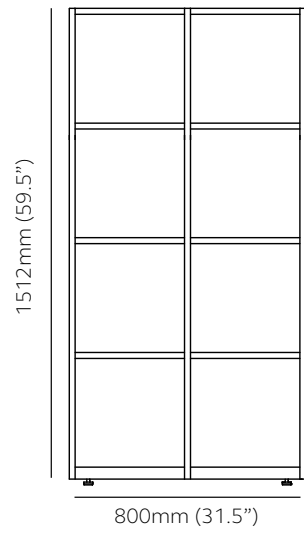

DOWNLOAD IMAGES

2 tier - 800mm (31.5") wide

Product Code	OF08402	OF08472
External	H 753mm (29.6")	H 812mm (32")
	W 800mm (31.5")	W 800mm (31.5")
	D 400mm (15.7")	D 470mm (18.5")
Internal dimensions per frame compartment		
	H 332mm (13.1")	H 366mm (14.4")
	W 370mm (14.6")	W 370mm (14.6")
	D 396mm (15.6")	D 466mm (18.3")

3 tier - 800mm (31.5") wide

Product Code	OF08403	OF08473
External	H 1133mm (44.6")	H 1199mm (47.2")
	W 800mm (31.5")	W 800mm (31.5")
	D 400mm (15.7")	D 470mm (18.5")
Internal dimensions per frame compartment		
ZONE 1 *	H 332mm (13.1")	H 366mm (14.4")
ZONE 2 *	H 359mm (14.1")	-
	W 370mm (14.6")	W 370mm (14.6")
	D 396mm (15.6")	D 466mm (18.3")

3 tier - 1000mm (39.4") wide

Product Code	OF10403	OF10473
External	H 1133mm (44.6")	H 1199mm (47.2")
	W 1000mm (39.4")	W 1000mm (39.4")
	D 400mm (15.7")	D 470mm (18.5")
Internal dimensions per frame compartment		
ZONE 1 *	H 332mm (13.1")	H 366mm (14.4")
ZONE 2 *	H 359mm (14.1")	-
	W 470mm (18.5")	W 470mm (18.5")
	D 396mm (15.6")	D 466mm (18.3")

4 tier - 800mm (31.5") wide

OF08404

Product Code	OF08404	OF08474
External	H 1512mm (59.5") W 800mm (31.5") D 400mm (15.7")	H 1585mm (62.4") W 800mm (31.5") D 470mm (18.5")
Internal dimensions per frame compartment		
ZONE 1 *	H 332mm (13.1")	H 366mm (14.4")
ZONE 2 *	H 359mm (14.1") W 370mm (14.6") D 396mm (15.6")	- W 370mm (14.6") D 466mm (18.3")