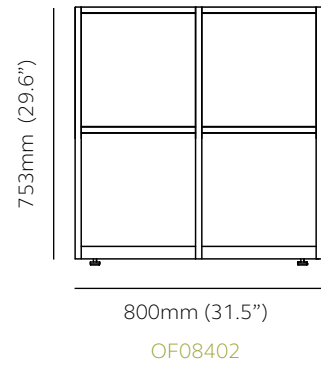

DOWNLOAD IMAGES

2 tier - 800mm (31.5") wide

Product Code	OF08402	OF08472
External	H 753mm (29.6")	H 812mm (32")
	W 800mm (31.5")	W 800mm (31.5")
	D 400mm (15.7")	D 470mm (18.5")
Internal dimensions per frame compartment		
	H 332mm (13.1")	H 366mm (14.4")
	W 370mm (14.6")	W 370mm (14.6")
	D 396mm (15.6")	D 466mm (18.3")

2 tier - 1000mm (39.4") wide

Product Code	OF10402	OF10472
External	H 753mm (29.6")	H 812mm (32")
	W 1000mm (39.4")	W 1000mm (39.4")
	D 400mm (15.7")	D 470mm (18.5")
Internal dimensions per frame compartment		
	H 332mm (13.1")	H 366mm (14.4")
	W 470mm (18.5")	W 470mm (18.5")
	D 396mm (15.6")	D 466mm (18.3")

3 tier - 800mm (31.5") wide

Product Code	OF08403	OF08473
External	H 1133mm (44.6")	H 1199mm (47.2")
	W 800mm (31.5")	W 800mm (31.5")
	D 400mm (15.7")	D 470mm (18.5")
Internal dimensions per frame compartment		
ZONE 1 *	H 332mm (13.1")	H 366mm (14.4")
ZONE 2 *	H 359mm (14.1")	-
	W 370mm (14.6")	W 370mm (14.6")
	D 396mm (15.6")	D 466mm (18.3")

4 tier - 800mm (31.5") wide

OF08404

Product Code	OF08404	OF08474
External	H 1512mm (59.5") W 800mm (31.5") D 400mm (15.7")	H 1585mm (62.4") W 800mm (31.5") D 470mm (18.5")
Internal dimensions per frame compartment		
ZONE 1 *	H 332mm (13.1")	H 366mm (14.4")
ZONE 2 *	H 359mm (14.1") W 370mm (14.6") D 396mm (15.6")	- W 370mm (14.6") D 466mm (18.3")