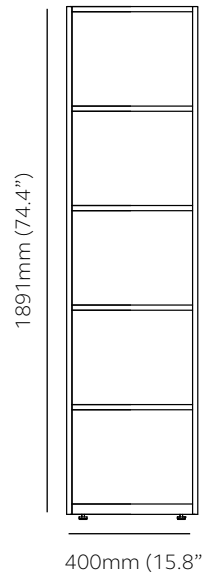

5 tier corner frame - 400mm (15.8") wide

Product Code	OFS40405
External	H 1891mm (74.4")
	W 400mm (15.7")
	D 400mm (15.7")
Internal dimensions per frame compartment	
ZONE 1 *	H 332mm (13.1")
ZONE 2 *	H 359mm (14.1")
	W 360mm (14.2")
	D 396mm (15.6")