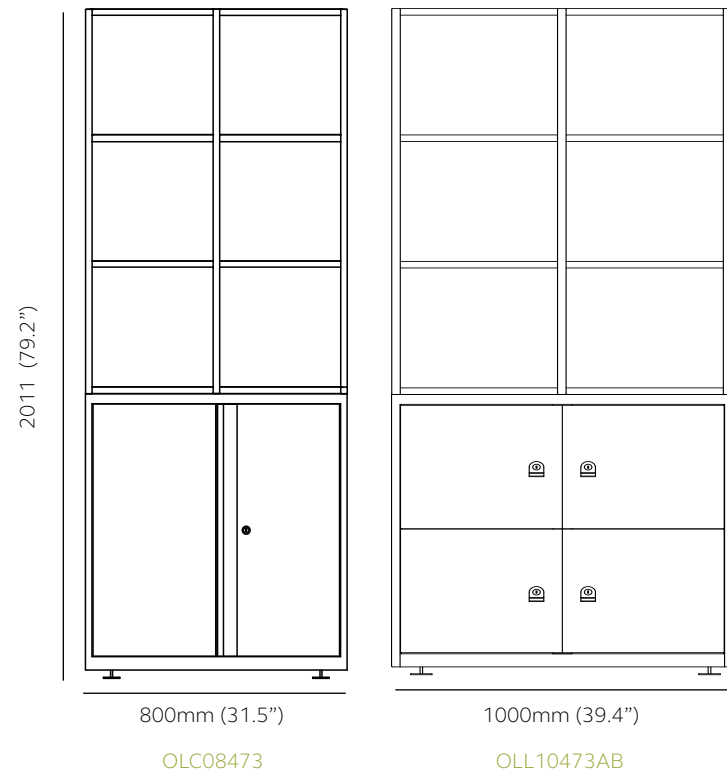

3 tier - 2011mm (79.2") high

Product Code		External	Internal dimensions per frame compartment	Internal dimensions per compartment	Lock
OLC08473	LateralFile cupboard with Outline frame, 3 tier	H 2011mm (79.2") W 800mm (31.5") D 470mm (18.5")	H 366mm (14.4") W 370mm (14.6") D 466mm (15.6")	H 762mm (30") W 760mm (29.9") D 430mm (16.9")	-
OLC10473	LateralFile cupboard with Outline frame, 3 tier	H 2011mm (79.2") W 1000mm (39.4") D 470mm (18.5")	H 366mm (14.4") W 470mm (18.5") D 466mm (15.6")	H 762mm (30") W 960mm (37.8") D 430mm (16.9")	-
OLL08473AB	LateralFile 4 door lodges with Outline frame, 3 tier	H 2011mm (79.2") W 800mm (31.5") D 470mm (18.5")	H 366mm (14.4") W 370mm (14.6") D 466mm (15.6")	H 358mm (14.1") W 358mm (14.1") D 450mm (17.7")	AB
OLL10473AB	LateralFile 4 door lodges with Outline frame, 3 tier	H 2011mm (79.2") W 1000mm (39.4") D 470mm (18.5")	H 366mm (14.4") W 470mm (18.5") D 466mm (15.6")	H 358mm (14.1") W 458mm (18.0") D 450mm (17.7")	AB