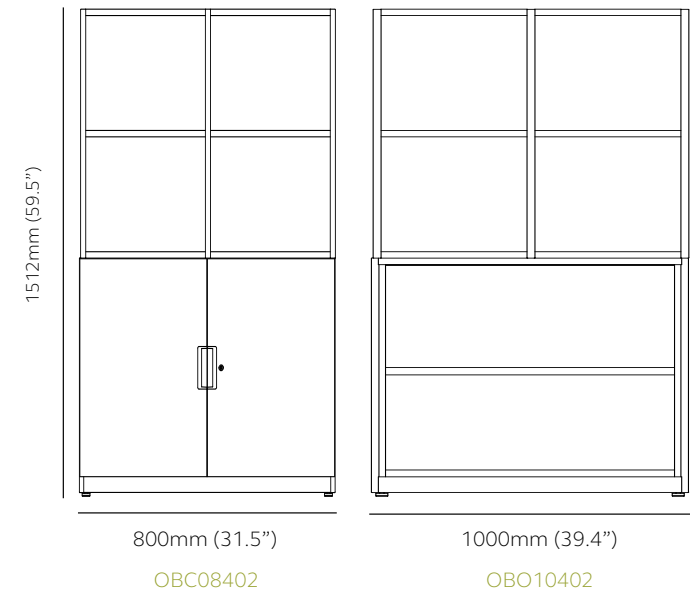

2 tier - 1512mm (59.5") high

Product Code		External	Internal dimensions per frame compartment	Internal dimensions per compartment
OBC08402	Be cupboard with Outline frame, 2 tier	H 1512mm (59.5") W 800mm (31.5") D 440mm (17.3")	H 359mm (14.1") W 370mm (14.6") D 396mm (15.6")	H 663mm (26.1") W 762mm (30.0") D 401mm (15.8")
OBC10402	Be cupboard with Outline frame, 2 tier	H 1512mm (59.5") W 1000mm (39.4") D 440mm (17.3")	H 359mm (14.1") W 470mm (18.5") D 396mm (15.6")	H 663mm (26.1") W 962mm (37.9") D 401mm (15.8")
OBO08402	Be shelving with Outline frame, 2 tier	H 1512mm (59.5") W 800mm (31.5") D 420mm (16.5")	H 359mm (14.1") W 370mm (14.6") D 396mm (15.6")	H 663mm (26.1") W 728mm (28.6") D 401mm (15.8")
OBO10402	Be shelving with Outline frame, 2 tier	H 1512mm (59.5") W 1000mm (39.4") D 420mm (16.5")	H 359mm (14.1") W 470mm (18.5") D 396mm (15.6")	H 663mm (26.1") W 928mm (36.5") D 401mm (15.8")