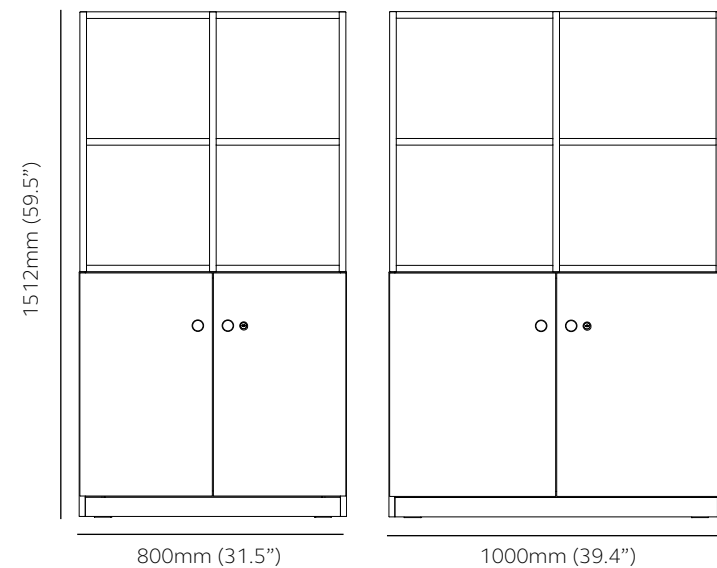

Outline Storage frames

Alongside Be and LateralFile storage units, an all-wooden storage option has been designed to suite perfectly with Outline steel frames. Introducing a softer, minimal design, Outline Storage features an MFC carcass, with matching doors and back panels standing proud of the carcass, minimising joins for a seamless finish. Additionally, the cupboards feature round wooden handles and soft close hinges.

Outline storage frames in Oak and Bisley Lilac.

1 tier - 1133mm (44.6") high

Product Code		External	Internal dimensions per frame compartment	Internal dimensions per compartment
OW08401	Outline wooden storage with frame, 1 tier	H 1133mm (44.6") W 800mm (31.5") D 440mm (17.3")	H 359mm (14.1") W 370mm (14.6") D 396mm (15.6")	H 663mm (26.1") W 762mm (30.0") D 401mm (15.8")
OW10401	Outline wooden storage with frame, 1 tier	H 1133mm (44.6") W 1000mm (39.4") D 440mm (17.3")	H 359mm (14.1") W 470mm (18.5") D 396mm (15.6")	H 663mm (26.1") W 962mm (37.9") D 401mm (15.8")

2 tier - 1512mm (59.5") high

Product Code		External	Internal dimensions per frame compartment	Internal dimensions per compartment
OW08402	Outline wooden storage with frame, 2 tier	H 1512mm (59.5") W 800mm (31.5") D 440mm (17.3")	H 359mm (14.1") W 370mm (14.6") D 396mm (15.6")	H 663mm (26.1") W 762mm (30.0") D 401mm (15.8")
OW10402	Outline wooden storage with frame, 2 tier	H 1512mm (59.5") W 1000mm (39.4") D 440mm (17.3")	H 359mm (14.1") W 470mm (18.5") D 396mm (15.6")	H 663mm (26.1") W 962mm (37.9") D 401mm (15.8")