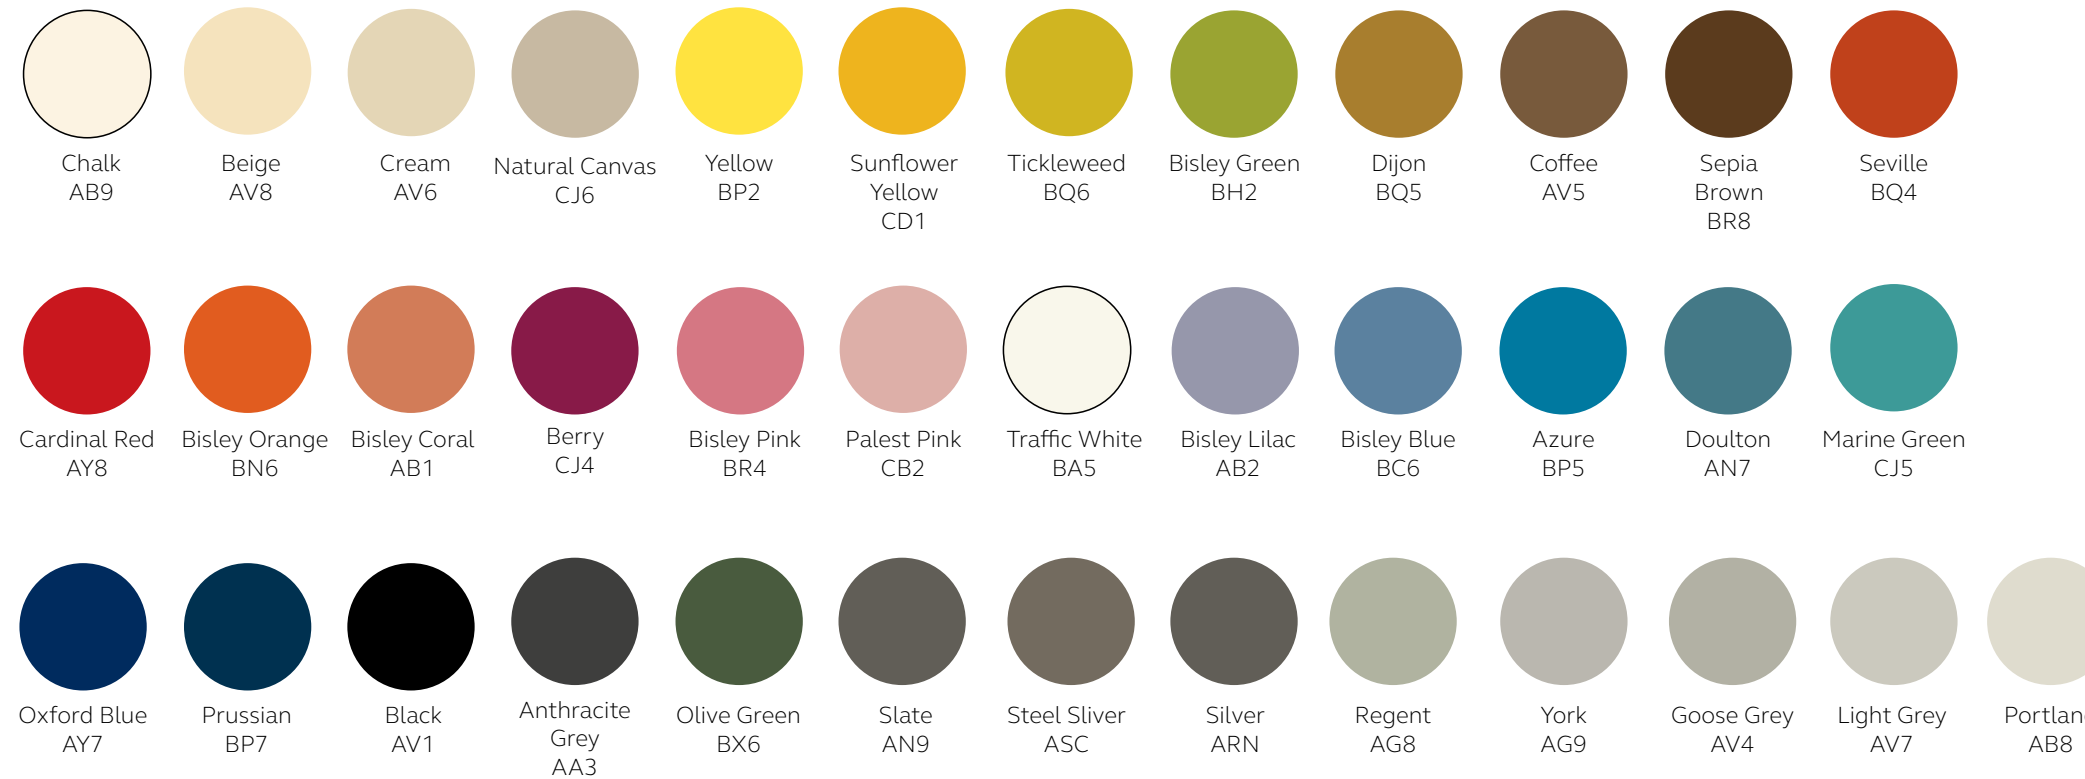

Finishes

Paint Finishes

Choose from an extensive range of 34 steel paints for your Outline frames and storage. Design a frame to suite with your existing office aesthetic or introduce a bold addition and focal point to your space.