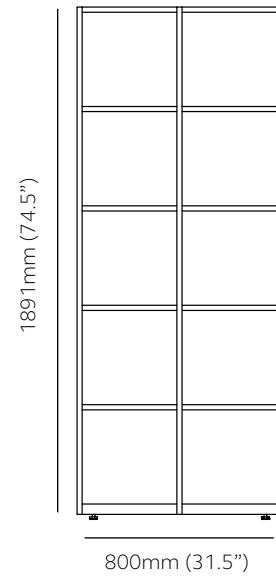

4 tier - 800mm (31.5") wide

OF08404

Product Code	OF08404	OF08474
External	H 1512mm (59.5") W 800mm (31.5") D 400mm (15.7")	H 1585mm (62.4") W 800mm (31.5") D 470mm (18.5")
Internal dimensions per frame compartment		
ZONE 1 *	H 332mm (13.1")	H 366mm (14.4")
ZONE 2 *	H 359mm (14.1") W 370mm (14.6") D 396mm (15.6")	- W 370mm (14.6") D 466mm (18.3")

4 tier - 1000mm (39.4") wide

OF10404

Product Code	OF10404	OF10474
External	H 1512mm (59.5") W 1000mm (39.4") D 400mm (15.7")	H 1585mm (62.4") W 1000mm (39.4") D 470mm (18.5")
Internal dimensions per frame compartment		
ZONE 1 *	H 332mm (13.1")	H 366mm (14.4")
ZONE 2 *	H 359mm (14.1") W 470mm (18.5") D 396mm (15.6")	- W 470mm (18.5") D 466mm (18.3")

Please note, single corner frames allow for 90 degree angles to be made from a run of floor standing frames.

Only shelf accessories are compatible with the single corner frames, please see page 25.

* For more information about frame ZONES 1&2 please see page 19.

5 tier - 800mm (31.5") wide

OF08405

Product Code	OF08405	OF08475
External	H 1891mm (74.4")	H 1969mm (77.5")
	W 800mm (31.5")	W 800mm (31.5")
	D 400mm (15.7")	D 470mm (18.5")
Internal dimensions per frame compartment		
ZONE 1 *	H 332mm (13.1")	H 366mm (14.4")
ZONE 2 *	H 359mm (14.1")	-
	W 370mm (14.6")	W 370mm (14.6")
	D 396mm (15.6")	D 466mm (18.3")