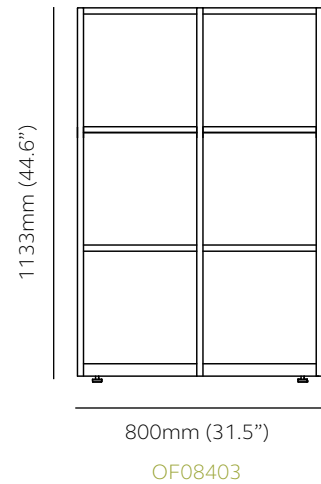

DOWNLOAD IMAGES

2 tier - 800mm (31.5") wide

Product Code	OF08402	OF08472
External	H 753mm (29.6")	H 812mm (32")
	W 800mm (31.5")	W 800mm (31.5")
	D 400mm (15.7")	D 470mm (18.5")
Internal dimensions per frame compartment		
	H 332mm (13.1")	H 366mm (14.4")
	W 370mm (14.6")	W 370mm (14.6")
	D 396mm (15.6")	D 466mm (18.3")

2 tier - 1000mm (39.4") wide

Product Code	OF10402	OF10472
External	H 753mm (29.6")	H 812mm (32")
	W 1000mm (39.4")	W 1000mm (39.4")
	D 400mm (15.7")	D 470mm (18.5")
Internal dimensions per frame compartment		
	H 332mm (13.1")	H 366mm (14.4")
	W 470mm (18.5")	W 470mm (18.5")
	D 396mm (15.6")	D 466mm (18.3")

3 tier - 800mm (31.5") wide

Product Code	OF08403	OF08473
External	H 1133mm (44.6")	H 1199mm (47.2")
	W 800mm (31.5")	W 800mm (31.5")
	D 400mm (15.7")	D 470mm (18.5")
Internal dimensions per frame compartment		
ZONE 1 *	H 332mm (13.1")	H 366mm (14.4")
ZONE 2 *	H 359mm (14.1")	-
	W 370mm (14.6")	W 370mm (14.6")
	D 396mm (15.6")	D 466mm (18.3")

4 tier - 800mm (31.5") wide

OF08404

Product Code	OF08404	OF08474
External	H 1512mm (59.5") W 800mm (31.5") D 400mm (15.7")	H 1585mm (62.4") W 800mm (31.5") D 470mm (18.5")
Internal dimensions per frame compartment		
ZONE 1 *	H 332mm (13.1")	H 366mm (14.4")
ZONE 2 *	H 359mm (14.1") W 370mm (14.6") D 396mm (15.6")	- W 370mm (14.6") D 466mm (18.3")