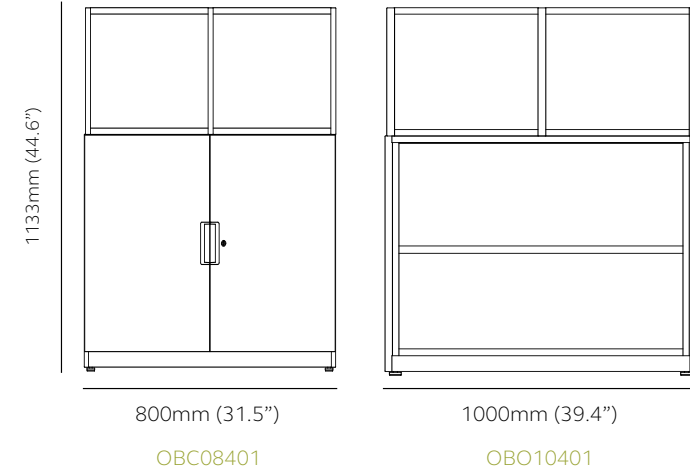

DOWNLOAD IMAGES

2 tier - 800mm (31.5") wide

Product Code	OF08402	OF08472
External	H 753mm (29.6")	H 812mm (32")
	W 800mm (31.5")	W 800mm (31.5")
	D 400mm (15.7")	D 470mm (18.5")
Internal dimensions per frame compartment		
	H 332mm (13.1")	H 366mm (14.4")
	W 370mm (14.6")	W 370mm (14.6")
	D 396mm (15.6")	D 466mm (18.3")

5 tier - 800mm (31.5") wide

OF08405

Product Code	OF08405	OF08475
External	H 1891mm (74.4")	H 1969mm (77.5")
	W 800mm (31.5")	W 800mm (31.5")
	D 400mm (15.7")	D 470mm (18.5")
Internal dimensions per frame compartment		
ZONE 1 *	H 332mm (13.1")	H 366mm (14.4")
ZONE 2 *	H 359mm (14.1")	-
	W 370mm (14.6")	W 370mm (14.6")
	D 396mm (15.6")	D 466mm (18.3")

5 tier - 1000mm (39.4") wide

OF10405

Product Code	OF10405	OF10475
External	H 1891mm (74.4")	H 1969mm (77.5")
	W 1000mm (39.4")	W 1000mm (39.4")
	D 400mm (15.7")	D 470mm (18.5")
Internal dimensions per frame compartment		
ZONE 1 *	H 332mm (13.1")	H 366mm (14.4")
ZONE 2 *	H 359mm (14.1")	-
	W 470mm (18.5")	W 470mm (18.5")
	D 396mm (15.6")	D 466mm (18.3")

1 tier - 1133mm (44.6") high

Product Code		External	Internal dimensions per frame compartment	Internal dimensions per compartment
OBC08401	Be cupboard with Outline frame, 1 tier	H 1133mm (44.6") W 800mm (31.5") D 440mm (17.3")	H 359mm (14.1") W 370mm (14.6") D 396mm (15.6")	H 663mm (26.1") W 762mm (30.0") D 401mm (15.8")
OBC10401	Be cupboard with Outline frame, 1 tier	H 1133mm (44.6") W 1000mm (39.4") D 440mm (17.3")	H 359mm (14.1") W 470mm (18.5") D 396mm (15.6")	H 663mm (26.1") W 962mm (37.9") D 401mm (15.8")
OBO08401	Be shelving with Outline frame, 1 tier	H 1133mm (44.6") W 800mm (31.5") D 420mm (16.5")	H 359mm (14.1") W 370mm (14.6") D 396mm (15.6")	H 663mm (26.1") W 728mm (28.6") D 401mm (15.8")
OBO10401	Be shelving with Outline frame, 1 tier	H 1133mm (44.6") W 1000mm (39.4") D 420mm (16.5")	H 359mm (14.1") W 470mm (18.5") D 396mm (15.6")	H 663mm (26.1") W 928mm (36.5") D 401mm (15.8")