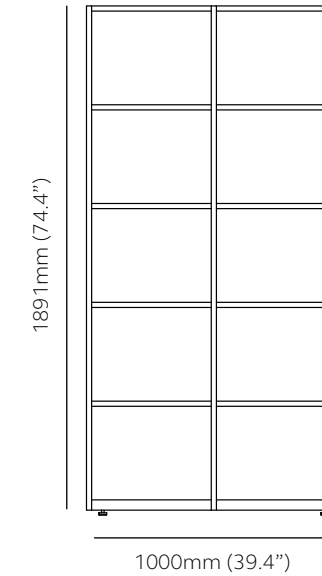

5 tier - 1000mm (39.4") wide

OF10405

Product Code	OF10405	OF10475
External	H 1891mm (74.4")	H 1969mm (77.5")
	W 1000mm (39.4")	W 1000mm (39.4")
	D 400mm (15.7")	D 470mm (18.5")
Internal dimensions per frame compartment		
ZONE 1 *	H 332mm (13.1")	H 366mm (14.4")
ZONE 2 *	H 359mm (14.1")	-
	W 470mm (18.5")	W 470mm (18.5")
	D 396mm (15.6")	D 466mm (18.3")

Please note, single corner frames allow for 90 degree angles to be made from a run of floor standing frames.

Only shelf accessories are compatible with the single corner frames, please see page 25.

* For more information about frame ZONES 1&2 please see page 19.