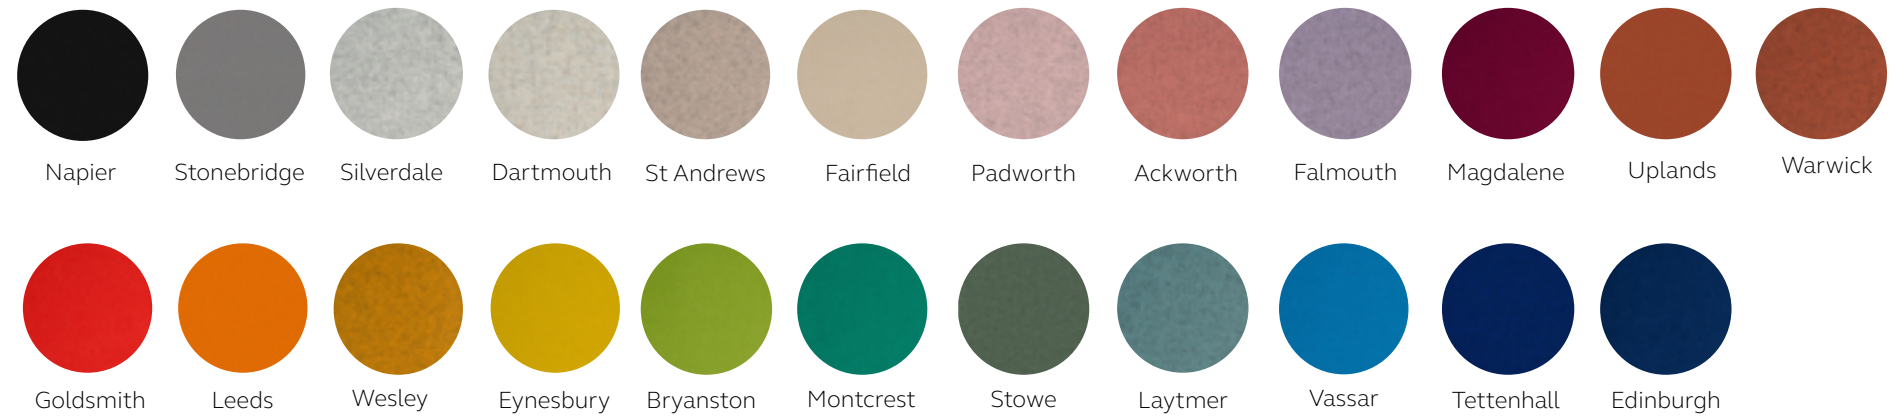

Fabric Finishes

There are over 50 Camira Blazer fabrics to choose from for the fabric back panel. We have selected 20 that best match some of our most popular steel paint colours as a helpful guide.

Please contact your Bisley representative for information on the full Camira Blazer range.