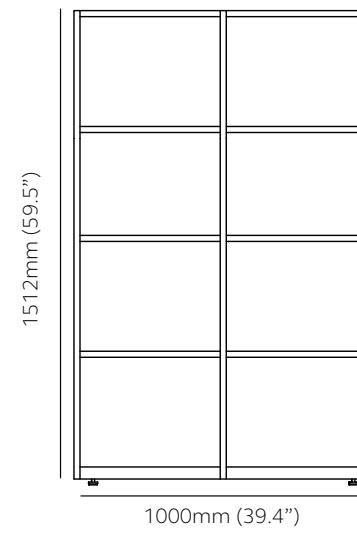

4 tier - 1000mm (39.4") wide

OF10404

Product Code	OF10404	OF10474
External	H 1512mm (59.5") W 1000mm (39.4") D 400mm (15.7")	H 1585mm (62.4") W 1000mm (39.4") D 470mm (18.5")
Internal dimensions per frame compartment		
ZONE 1 *	H 332mm (13.1")	H 366mm (14.4")
ZONE 2 *	H 359mm (14.1") W 470mm (18.5") D 396mm (15.6")	- W 470mm (18.5") D 466mm (18.3")

Please note, single corner frames allow for 90 degree angles to be made from a run of floor standing frames.

Only shelf accessories are compatible with the single corner frames, please see page 25.

* For more information about frame ZONES 1&2 please see page 19.